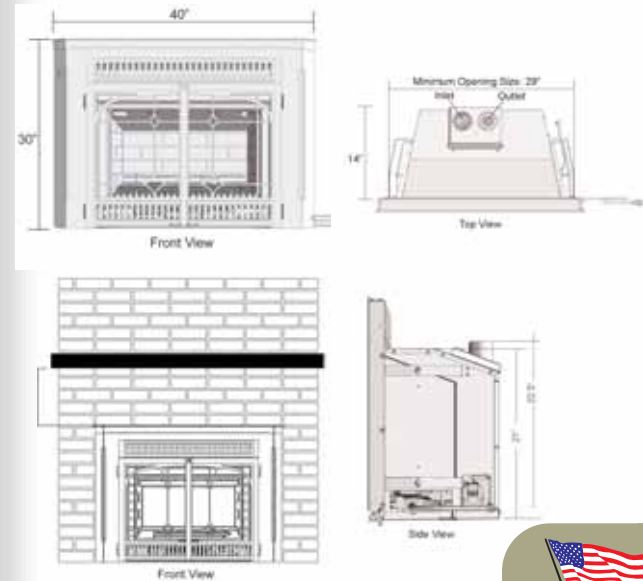

Log Set: The new and improved log set boasts intriguing flames and a glowing ember bed.

Features

- New Burner Design
- New Log Set
- Direct Vent
- Fits in 21"-high Fireplace Openings
- 12-gauge Aluminized Steel Firebox
- Easy Installation
- 464 sq. in. of Viewing Glass
- Hammered Pewter, Double Door Face w/Screen
- Multiple Radiant Flames and Glowing Embers
- Adjustable Flame Height during Operation
- Easy-to-Reach ON/OFF Switch
- High Efficiency Heat Exchanger
- Burns without Electricity
- Variable Speed Blower

Options

- Remote Control
- Wall Thermostat

The ShadowLight XL's double doors can be opened to experience the authentic look of a wood fireplace.

**HARMAN
GOLD
WARRANTY**

6 Year Warranty Includes
3 Years Parts and Labor

Specifications

BTU Range	21,000 to 35,000
Fuel	Natural Gas or Propane
Blower Size	100 cfm
Clearance to Sidewall	1"
Clearance to Mantel	13"
Depth of unit	14"

Clearances and Dimensions

Tested by Intertek Testing Services/Warnock Hersey