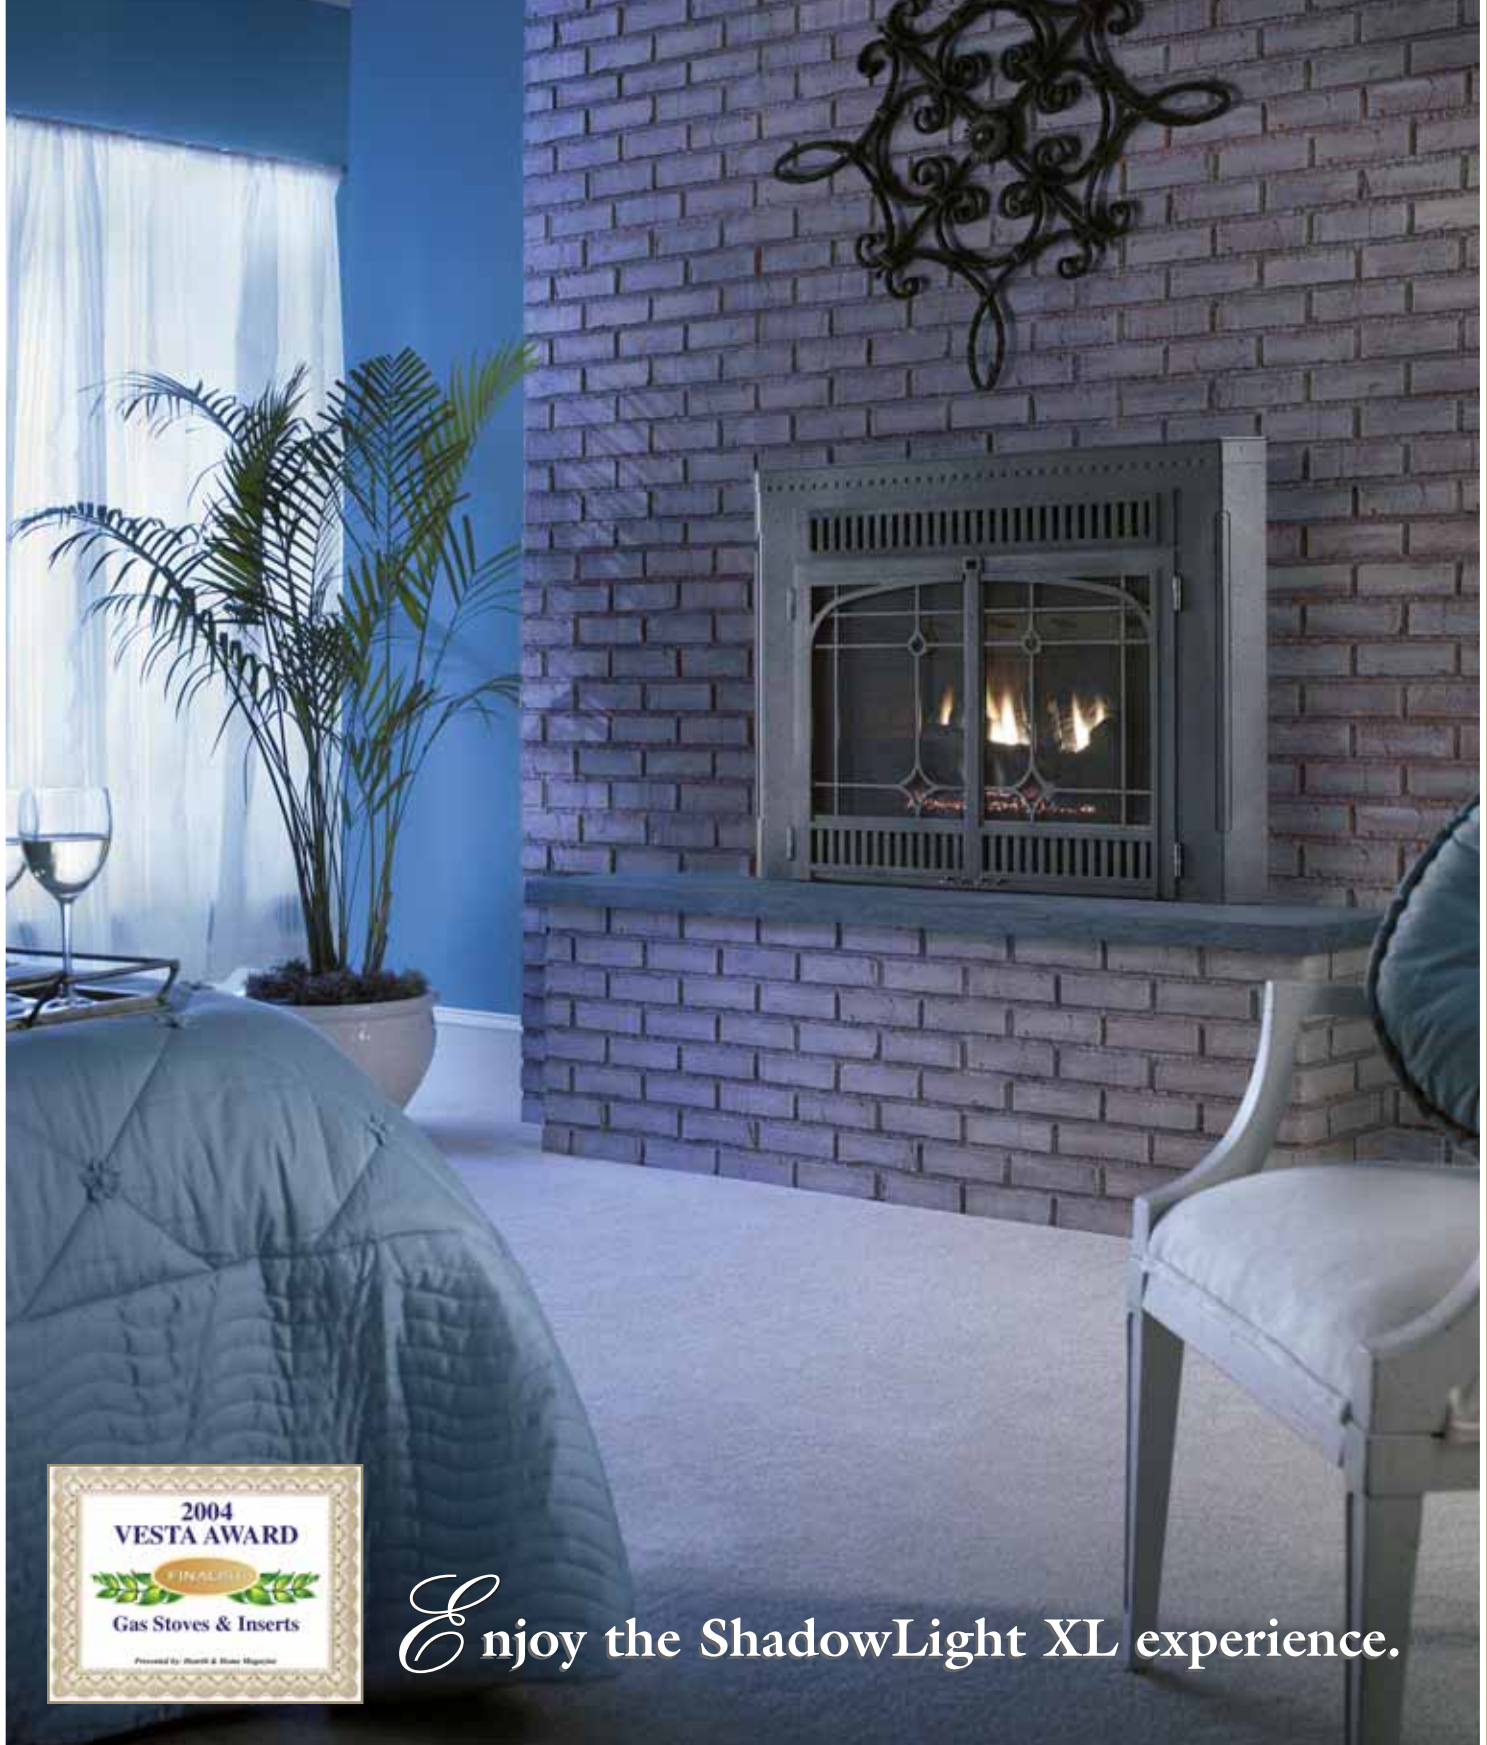

The Harman ShadowLight XL Gas Fireplace Insert

Enjoy the ShadowLight XL experience.

The Harman ShadowLight XL Gas Fireplace Insert

Experience the ambiance of a wood fireplace without the hassle.

A mere glance doesn't do the Shadowlight XL justice. The more you look, the more you appreciate the timeless details. Intriguing flames and glowing embers give the ambiance of a large wood fireplace while amazingly fitting into a small 21" high fireplace opening. The rustic hammered pewter face with traditional screened double doors is adorned with subtle laser designs. The Shadowlight XL is placed almost flush with the wall, which is ideal in any home.